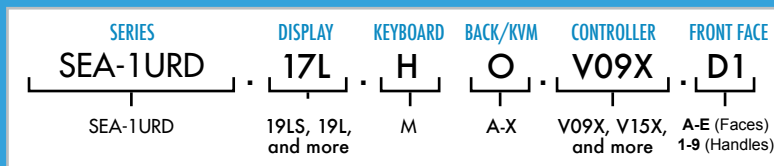

SEA-1URD SERIES FEATURES

Cage Style Cable Guide

Transit Case Arms

Solid Bearing Slides

D8 Front Face

SPECIFICATIONS

- Dimensions: 1.75"(1U) x 19"W x 24"D
- Weight: 24lbs
- Power Consumption: 35 Watts
(Values may vary depending on configuration)