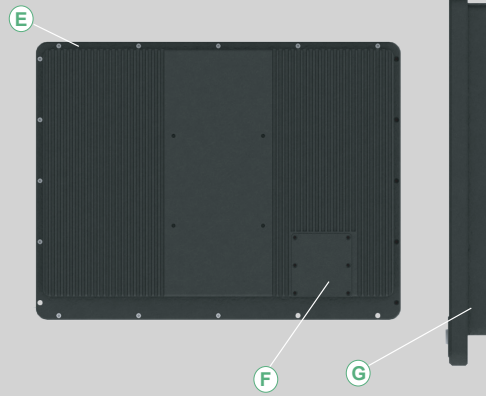

MOUNTING FEATURES

- **A** High BrightLED Backlit LCDs
- **B** Optically-Bonded 3mm Lens
- **C** Optional PCAP Touch
- **D** Rubber Membrane OSD Control
- **E** Milled Aluminum Housing
- **F** Cable Port (Custom Length Cable Available)
- **G** Slim Design

LCD DISPLAY

VIDEO CONTROLLER

V257XSDI (.02) BROADCAST PREMIER

Max Resolution: 1920 x 1200

Input Options Available: HDMI, 3G SDI

V258XSDI (.03) BROADCAST PREMIER PLUS

Max Resolution: 1920 x 1200

Input Options Available: HDMI, 3G SDI

LCD MODULES

121HB FHD 1280x800 (Max Res)

- 12.1" WIDE LED BACKLIT LCD W/ ANTI-GLARE
- VIEWING ANGLES: 80L/80R/80U/60D
- CONTRAST RATIO: 700:1
- BRIGHTNESS: 1500 NITS
- RESPONSE TIME: 4MS
- SURFACE FINISH: ANTI GLARE WITH HARD COATING
- SURFACE FINISH: ANTIGLARE, HARD COATING (3H)
- COLOR: 262K/16.7M (6 BIT + HI-FRC)
- TYPE: AFFS

173HB FHD 1920x1200 (Max Res)

- 17.3" WIDE LED BACKLIT LCD W/ ANTI-GLARE
- VIEWING ANGLES: 80L/80R/60U/60D
- CONTRAST RATIO: 600:1
- BRIGHTNESS: 1000+ NITS
- RESPONSE TIME: 37TR/3TD
- SURFACE FINISH: ANTI GLARE WITH ACRYLIC LENS
- COLOR: 6-BIT + HI-FRC
- TYPE: A-SI

OPTIONS

- OPTICALLY BONDED LENS
- YOKE MOUNT
- PCAP TOUCH

SPECIFICATIONS

- DIMENSIONS: 12" X 9" X 1.2"
- WEIGHT: 6 LBS
- POWER CONSUMPTION: 30 WATTS
- SHIPPING WEIGHT: 16 LBS
- SHIPPING DIMENSIONS 18" X 13.5" X 7"

ORDERING INFORMATION

Series
MO-EX

Display Size
121W

121HB = 12.1" High Bright
173HB = 17.3" High Bright