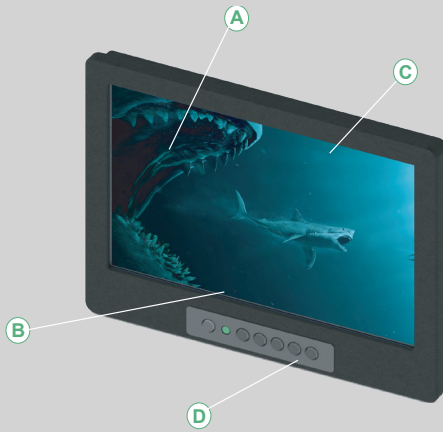

# MO-EX-XX Series

Extreme Mobile Monitors - Sizes: 12.1", 17.3"

Our Vision is Your Vision

## MO-EX-XX Series

Broadcast, Film, IT, Military, and Mobile Command, and now...underwater. The MO-EX-XX portable display solution adds a new dimension to our ever-expanding rugged monitor line. The MO-EX-XX is professionally sealed and rated IP68, rendering it submersible to a depth of 5 feet. Power and connective cables run through an umbilical line, making it great for short-term, shallow depth submersion and high-splash environments. Some example uses include theme parks, on-set or location filming, and news productions. The MO-EX-XX has been, and continues to be employed in a variety of high-profile settings and environments.

## MOUNTING FEATURES

- A** High BrightLED Backlit LCDs
- B** Optically-Bonded 3mm Lens
- C** Optional PCAP Touch
- D** Rubber Membrane OSD Control
- E** Milled Aluminum Housing
- F** Cable Port (Custom Length Cable Available)
- G** Slim Design

### SPECIFICATIONS

- DIMENSIONS: 12" X 9" X 1.2"
- WEIGHT: 6 LBS
- POWER CONSUMPTION: 30 WATTS
- SHIPPING WEIGHT: 16 LBS
- SHIPPING DIMENSIONS 18" X 13.5" X 7"